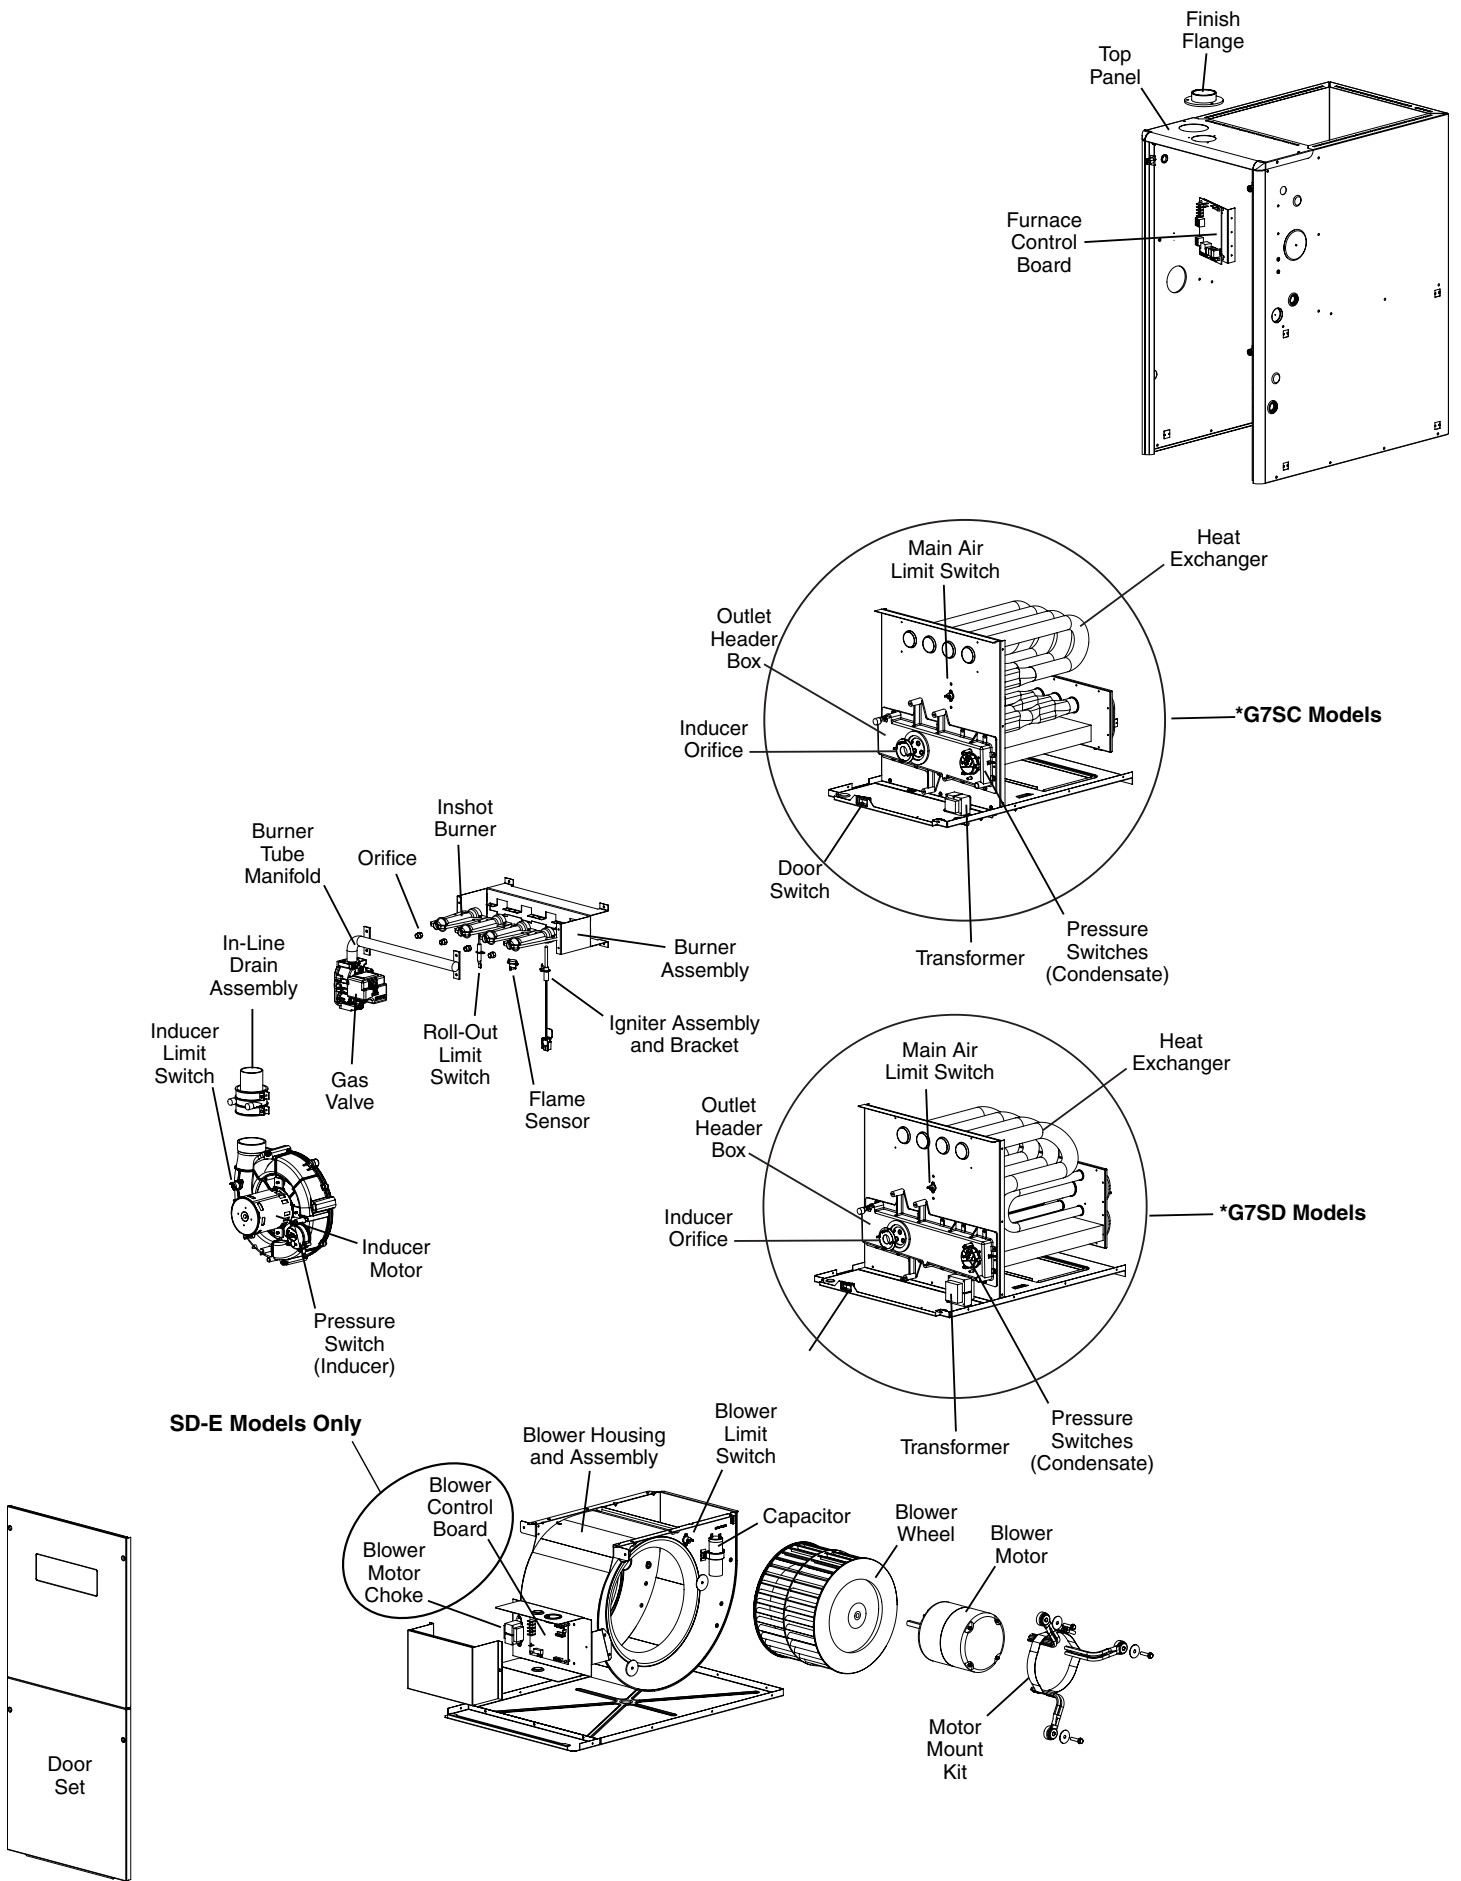

*G7SC / *G7SC-1 & *G7SD / *G7SD-1 / G7SD-E UPFLOW / HORIZONTAL - COMPONENT LOCATION