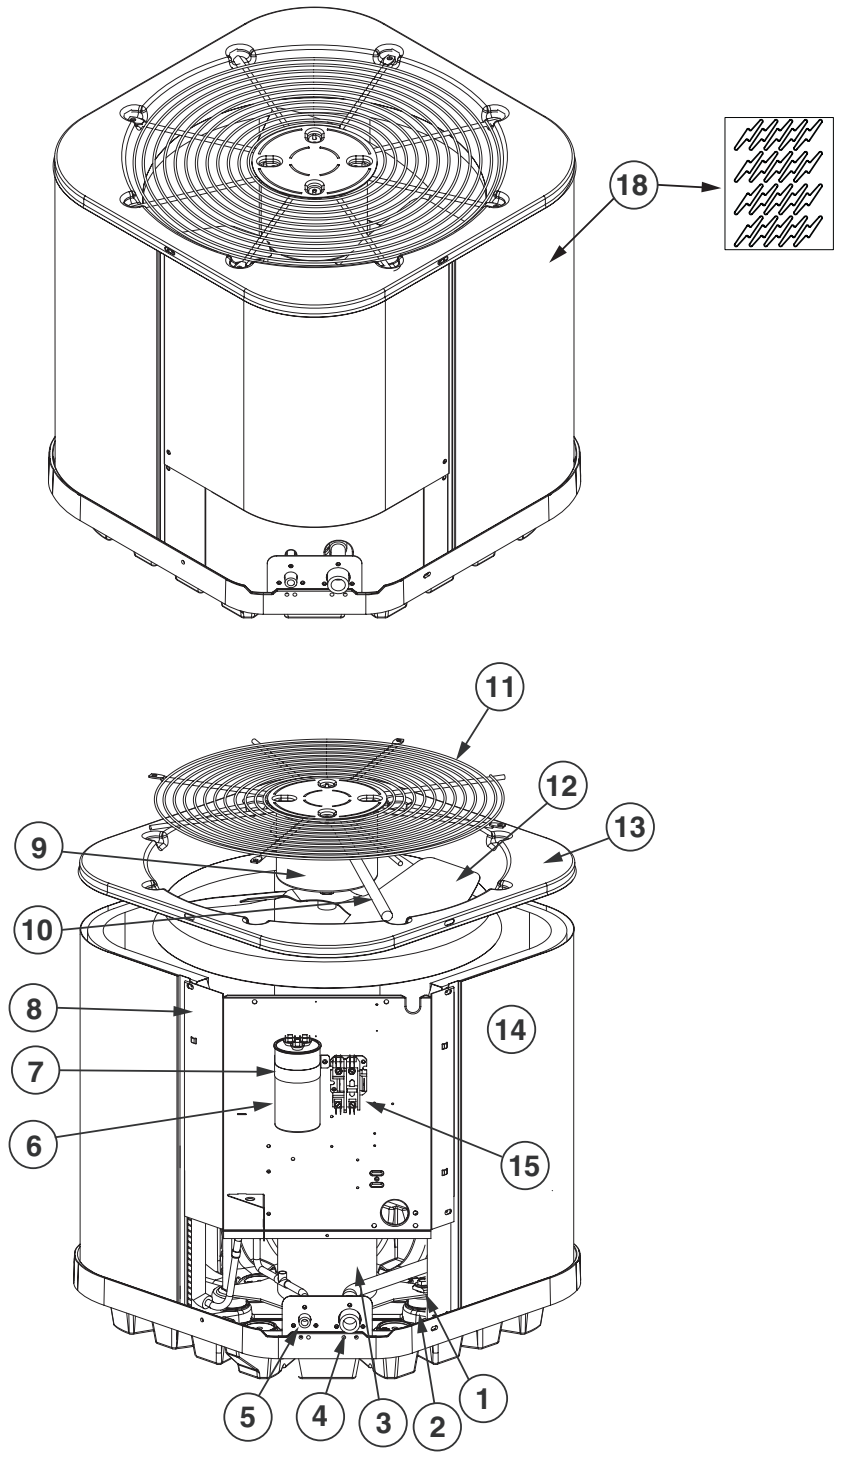

REPLACEMENT PARTS LIST

RESIDENTIAL SPLIT SYSTEM AIR CONDITIONER

JS6BE SERIES

14 SEER MODELS

ITEM #	COMPONENT
1	COMPRESSOR BOLT
2	COMPRESSOR GROMMET
3	COMPRESSOR
4	REFRIGERANT VALVE (LG)
5	REFRIGERANT VALVE (SM)
6	CAPACITOR
7	CAPACITOR STRAP
8	CONTROL BOX
9	OUTDOOR FAN MOTOR
10	MOTOR WIRE CONDUIT
11	OUTDOOR FAN GRILLE
12	OUTDOOR FAN BLADE
13	TOP PAN
14	OUTDOOR COIL
15	CONTACTOR
16	ACCESS PANEL
17	CONTROL BOX COVER
18	OUTDOOR COIL GUARD

JS6BE SERIES RESIDENTIAL SPLIT SYSTEM AIR CONDITIONER

COMPONENT	JS6BE-018K	JS6BE-024K	JS6BE-030K	JS6BE-036K
	922237J	922238J	922239J	922240J
CAPACITOR	01-0095	01-0095	01-0097	01-0097
COMPRESSOR	622705R	622706R	622707R	622707R
COMPRESSOR MOLDED PLUG	634797R	634797R	634797R	634797R
CONTACTOR	624826R	624826R	624826R	624826R
HIGH PRESSURE SWITCH	632473R	632473R	632473R	622171R
OUTDOOR COIL	1009906R	1009906R	1009903R	1009905R
OUTDOOR COIL GUARD	2B6463R	2B6463R	2B6602R	2B6604R
OUTDOOR FAN BLADE	667261R	667261R	667383R	667383R
OUTDOOR FAN GRILLE	669334R	669334R	669335R	669335R
OUTDOOR FAN MOTOR	621919R	621919R	669335R	622171R
PTCR	632691R	632691R	632691R	632691R
REFRIGERANT VALVE (LG)	663864R	663864R	663864R	663864R
REFRIGERANT VALVE (SM)	663862R	663862R	663864R	663862R
TOP PAN	496161R	496161R	496162R	496162R