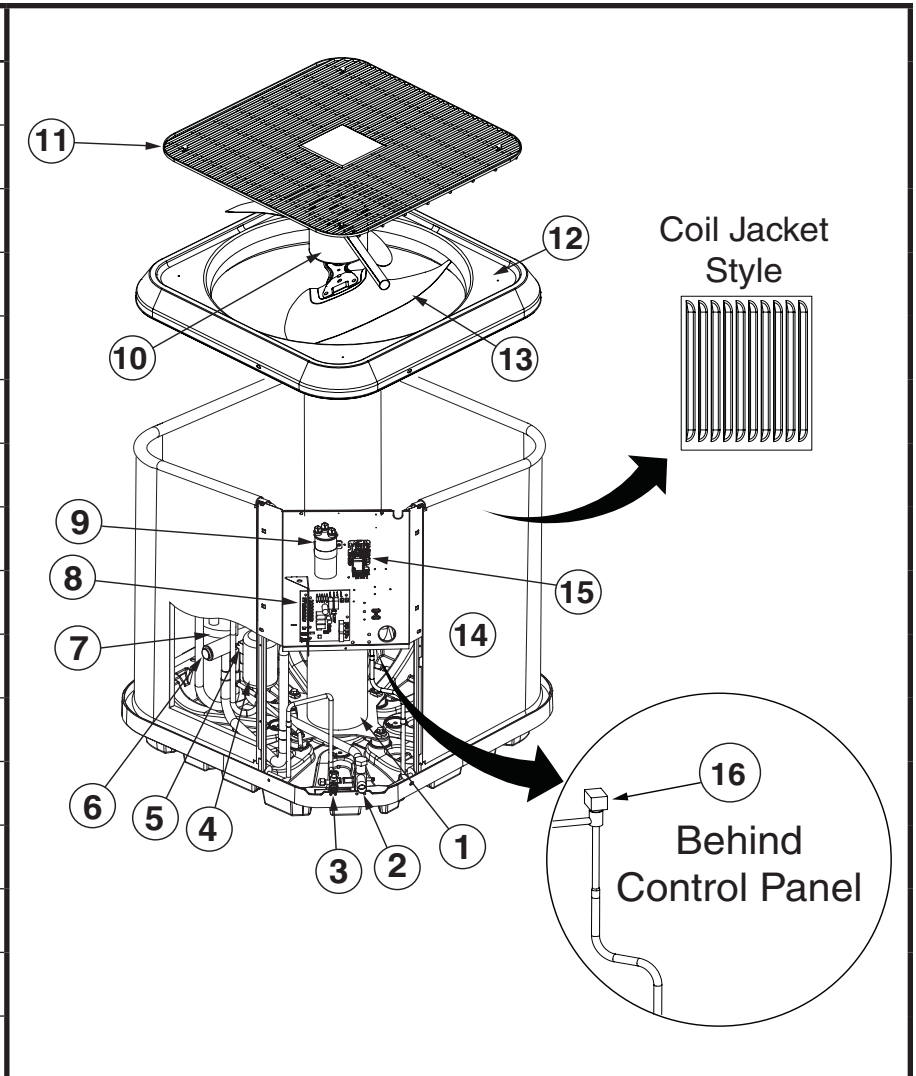

REPLACEMENT PARTS LIST

SPLIT SYSTEM HEAT PUMP WITH MICROCHANNEL COIL

FT4BE SERIES

14 SEER MODELS

ITEM #	COMPONENT
1	COMPRESSOR
2	REFRIGERANT VALVE (LG)
3	REFRIGERANT VALVE (SM)
4	MUFFLER
5	REVERSING VALVE COIL
6	REVERSING VALVE
7	ACCUMULATOR
8	DEFROST BOARD
9	CAPACITOR
10	OUTDOOR FAN MOTOR
11	OUTDOOR FAN GRILLE
12	TOP PAN
13	OUTDOOR FAN BLADE
14	OUTDOOR COIL
15	CONTACTOR
16	HOT GAS BYPASS SOLENOID