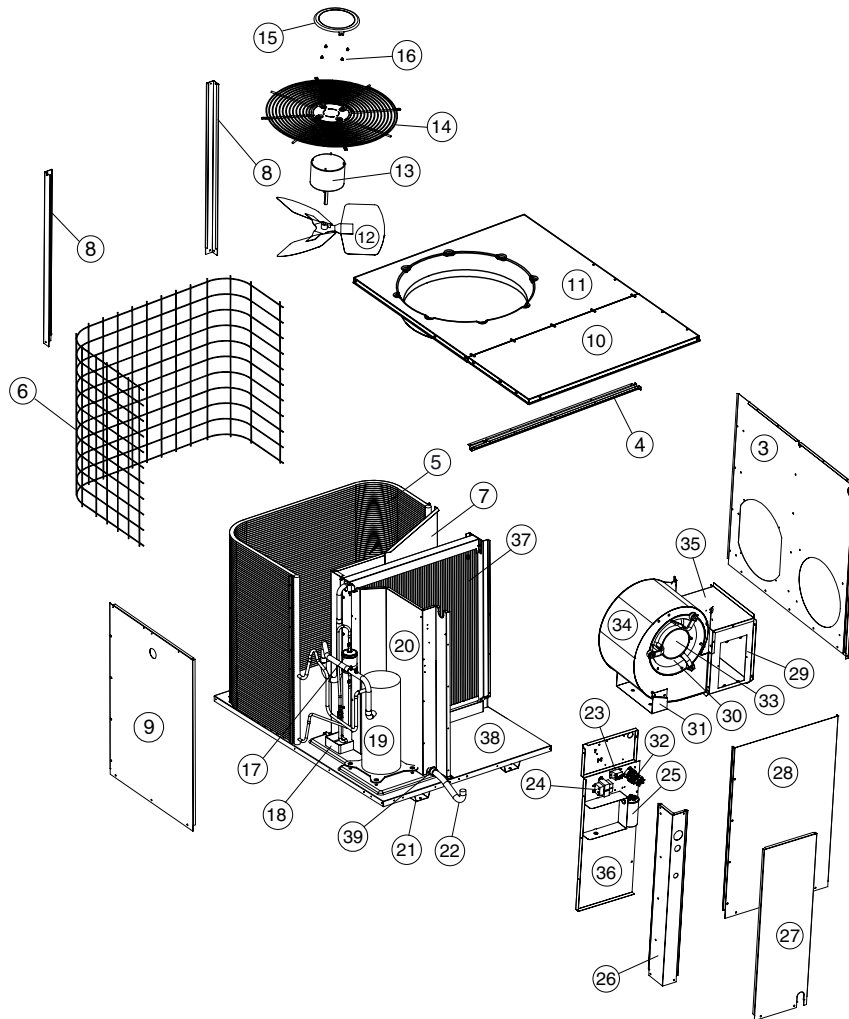

PPA3RD-A SERIES SINGLE PACKAGE AIR CONDITIONER

ITEM	DESCRIPTION	PPA3RD024KA	PPA3RD030KA	PPA3RD036KA	PPA3RD042KA	PPA3RD048KA	PPA3RD060KA
		921439PA	921440PA	921441PA	921442PA	921443PA	921444PA
44	MOLDED PLUG, COMPRESSOR (NOT SHOWN)	634797	634797	634797	634660	634660	634660
45	DISTRIBUTOR ASSY (NOT SHOWN)	664758	664758	664766	664663	664778	664782
46	CORE, CHARGING PORT (NOT SHOWN)	662103	662103	662103	662103	662103	662103
47	FITTING, ACCESS (NOT SHOWN)	663812	663812	663812	663812	663812	663812
48	CAP, SERVICE PORT, BRASS (NOT SHOWN)	663818	663818	663818	663818	663818	663818
49	**PORT, HI FLOW, 3/8" (NOT SHOWN)	664329	664329	664329	664329	664329	664329
50	**CORE, PORT, HI FLOW, BRASS (NOT SHOWN)	664331	664331	664331	664331	664331	664331
51	ELBOW, 3/4" MPT (NOT SHOWN)	669184	669184	669184	669184	669184	669184
52	REPL. HAIL GUARD KIT (NOT SHOWN)	917206	917206	917206	917206	917206	917206
53	BRONZE TOUCH-UP PAINT (NOT SHOWN)	904038	904038	904038	904038	904038	904038
54	SET OF WIRES (NOT SHOWN)	M0088701R	M0088701R	M0088702R	M0088703R	M0088703R	M0088703R

Please specify the correct Model No., Serial No. and part number(s) when ordering parts from the nearest authorized dealer or service center.

**NOTE: This item was discontinued after 9/15/11. This is not interchangeable with Items #46 & #47.

NORDYNE

COMPLETE COMFORT. GENUINE VALUE.

Specifications & illustrations subject to change without notice or incurring obligations (10/14).

709450A (Replaces 7094500)