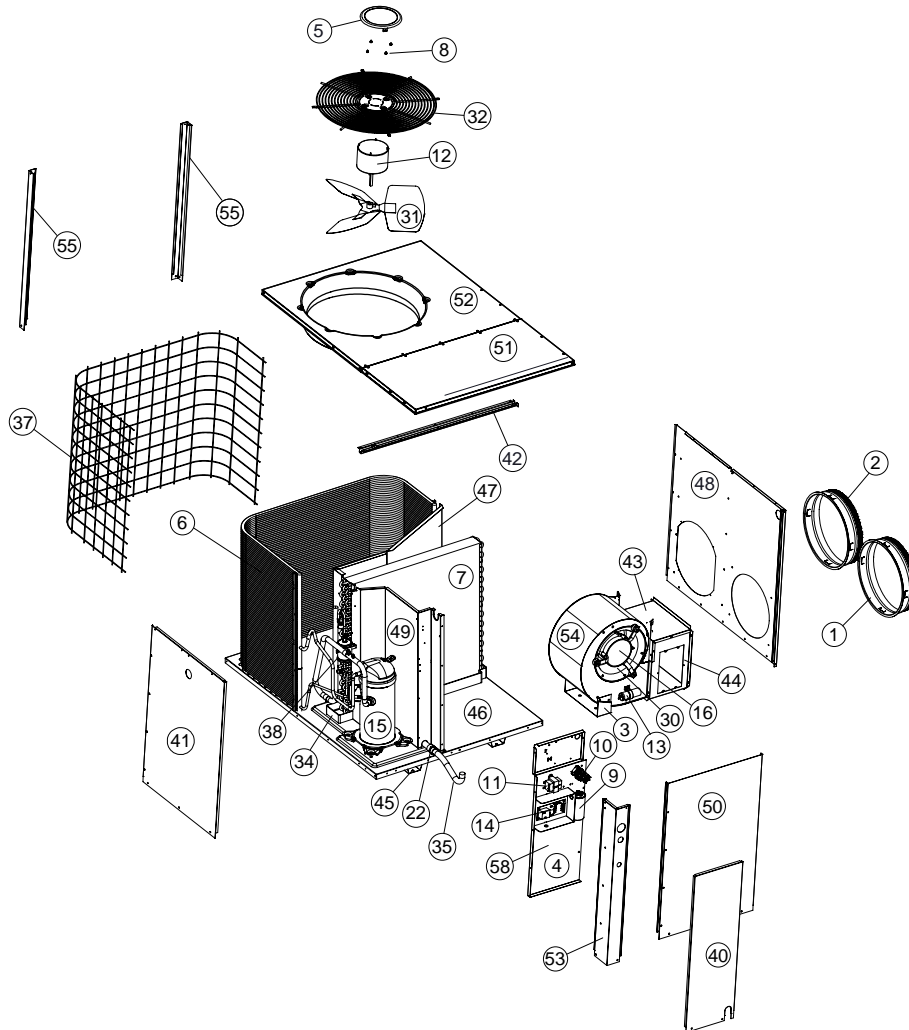

PPA3RD Series Single Package Air Conditioner — Continued

ITEM	DESCRIPTION	PPA3RD024K	PPA3RD030K	PPA3RD036K	PPA3RD042K	PPA3RD048K
		921439P	921440P	921441P	921442P	921443P
41	COVER, COMPRESSOR	D02891BR	D02891BR	D02893BR	D02893BR	D02893BR
42	DRAIN CHANNEL	D03290R	D03290R	D03290R	D03290R	D03290R
43	COVER, BLOWER BOX	D03340	D03340	D03340	D03340	D03340
44	BLOWER TRANSITION BOX	D03350	D03350	D03350	D03350	D03350
45	BASE RAIL	D03420	D03420	D03420	D03420	D03420
46	BOTTOM PAN	D03430R	D03430R	D03430R	D03430R	D03430R
47	DIVIDER PANEL ASSY	D03441R	D03441R	D03443R	D03443R	D03443R
48	REAR PANEL	D03461BR	D03461BR	D03465BR	D03465BR	D03465BR
49	BLOWER DIVIDER ASSY	D03486R	D03486R	D03483R	D03483R	D03483R
50	BLOWER PANEL ASSY	D03521BR	D03521BR	D03523BR	D03523BR	D03523BR
51	TOP PAN ASSY, LEFT	D03570BR	D03570BR	D03570BR	D03570BR	D03570BR
52	TOP PAN ASSY, RIGHT	D02650BR	D02650BR	D02650BR	D02650BR	D02650BR
53	PANEL, CORNER	D04361BR	D04361BR	D04363BR	D04363BR	D04363BR
54	BLOWER HOUSING	D07482R	D07482R	D07482R	D07482R	D07482R
55	CORNER POST	D09991BR	D09991BR	D09993BR	D09993BR	D09993BR
56	SET OF WIRES (NOT SHOWN)	M0021222R	M0021222R	M0021236R	M0021238R	M0021238R
58	HARD START ASSEMBLY (NOT SHOWN)	M0074002R	M0074002R	M0074003R	—	—

Please specify Model No., Serial No, and the correct part number(s) when ordering parts from the nearest authorized dealer or service center.

NORDYNE
COMPLETE COMFORT. GENUINE VALUE.

Specifications & illustrations subject to change without notice or incurring obligations.
O' Fallon MO | Printed in U.S.A. (02/12)

709261B (Replaces 709261A)