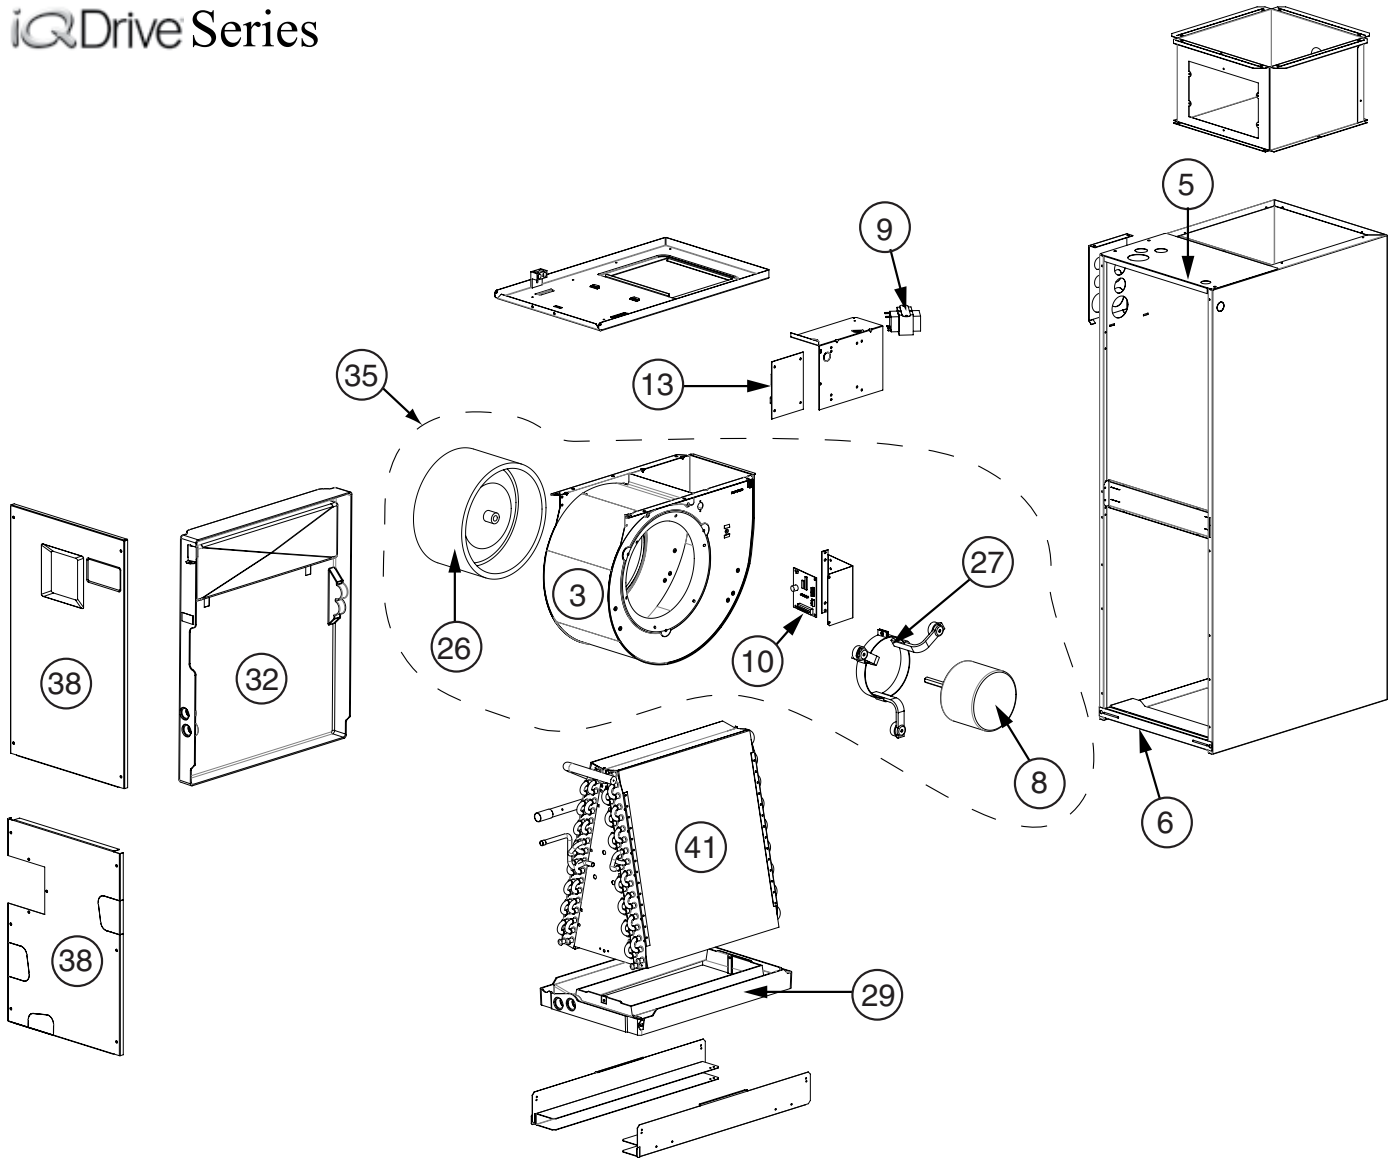

Universal HVAC Parts & Accessories

REPLACEMENT PARTS LIST

INDOOR AIR HANDLER B6VMAI SERIES

iQDrive Series

B6VMAI SERIES AIR HANDLER

ITEM	DESCRIPTION	B6VMAI24K-B	B6VMAI36K-B	B6VMAI48K-C
		921173	921174	921175
1	PLATE, CLOSE-OFF (NOT SHOWN)	226420R	226420R	226420R
2	HARNESS, WIRING, 5 PIN (NOT SHOWN)	291062R	291062R	291062R
3	BLOWER HOUSING	297217R	297217R	297219R
4	EXV, CHECK VALVE ASSY, (NOT SHOWN)	2B9391R	2B9391R	2B9392R
5	PANEL, TOP	921878	921878	921879
6	DOOR, FILTER	921875	921875	921876
7	PLATE, TUBE CLOSE-OFF (NOT SHOWN)	921880	921880	921880
8	MOTOR, FAN, BRUSHLESS DC	M0021809R	M0021809R	M0021816R
9	TRANSFORMER	622335R	622335R	622335R
10	BOARD, INTERFACE, IQ (NOT SHOWN)	624689R	624689R	624689R
11	TRANSDUCER, PRESSURE, EXV (NOT SHOWN)	624692R	624692R	624692R
12	SENSOR, COIL TEMP, DEMAND DEFROST (NOT SHOWN)	624702R	624702R	624702R
13	PCB, CONTROL, B6	624735R	624735R	624735R
14	PCB, CONTROL, EXV (NOT SHOWN)	624754R	624754R	624754R
15	SENSOR, TEMP, EXV, 3FT (NOT SHOWN)	626573R	626573R	626573R
16	DUAL GROUNDING LUG (NOT SHOWN)	632235R	632235R	632235R
17	TOROIDAL CORE, CONTROLLER, INDOOR (NOT SHOWN)	632467R	632467R	632467R
18	TOROIDAL CORE, COMMUNICATION LINE (NOT SHOWN)	632468R	632468R	632468R
19	NOISE FILTER POWER SIDE INDOOR (NOT SHOWN)	632472R	632472R	632472R
20	HARNESS, WIRING (NOT SHOWN)	634675R	634675R	634675R
21	HARNESS, T-STAT, 4-PIN, IQ (NOT SHOWN)	634680R	634680R	634680R
22	HARNESS, XDCR, EXV, BOOTED, 3FT (NOT SHOWN)	634714R	634714R	634714R
23	HARNESS, OD, 3-PIN, IQ, 29" (NOT SHOWN)	634763R	634763R	634763R
24	PLUG (DRAIN PAN) (NOT SHOWN)	663351R	663351R	663351R
25	DIST, BODY (NOT SHOWN)	663580R	663583R	663586R
26	WHEEL, BLOWER	667258R	667258R	667280R
27	ARM, MOTOR MOUNT	903489	903489	903489
28	ROD, COIL SUPPORT (NOT SHOWN)	669100R	669100R	669100R
29	DRAINPAN, VERTICAL	669920R	669920R	669921R
31	COIL, EXV, 3' (NOT SHOWN)	669760R	669760R	669759R
32	DRAINPAN, HORIZONTAL	669855R	669856R	669857R
34	PAINT, SPRAY, GRAY (NOT SHOWN)	903598	903598	903598
35	BLOWER, IQ ASSMEBLY	921864	921864	921861
37	ELECTRICAL ASSEMBLY (NOT SHOWN)	M0063804R	M0063804R	M0063804R
38	DOORS	921868	921869	921870
39	SET OF WIRES, (NOT SHOWN)	921885	921885	921885
40	FUSE, 3 AMP (NOT SHOWN)	632261	632261	632261
41	COIL	921895	921896	921897
42	FILTER DOOR FASTENERS, 10 PACK (NOT SHOWN)	921402	921402	921402
43	FILTER DOOR FASTENERS UNITS PRODUCED BEFORE 2/28/2014 (NOT SHOWN)	921402	921402	921402
	FILTER DOOR FASTENERS UNITS PRODUCED ON OR AFTER 3/1/2014 (NOT SHOWN)	922458	922458	922458