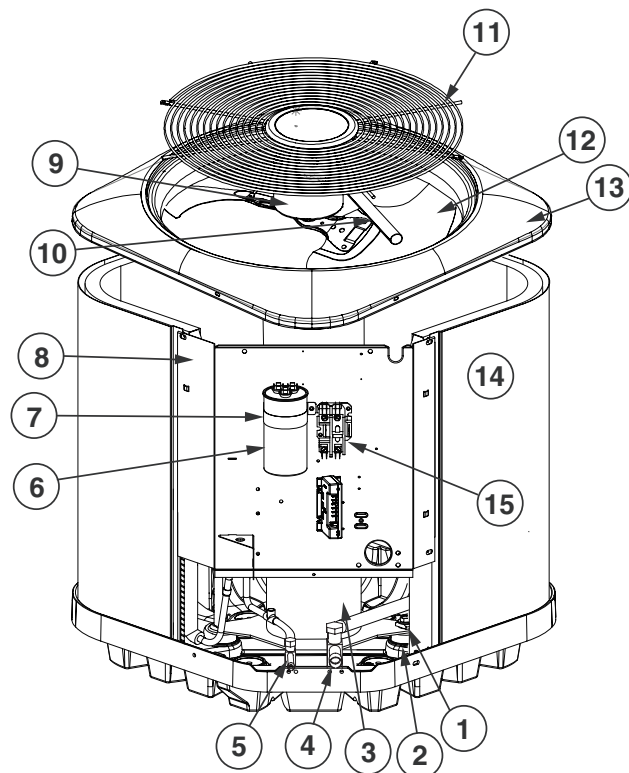

**REPLACEMENT PARTS LIST**

**RESIDENTIAL SPLIT SYSTEM AIR CONDITIONER**

**PSA4BF SERIES**

**16 SEER MODELS**

ITEM #	COMPONENT
1	COMPRESSOR BOLT
2	COMPRESSOR GROMMET
3	COMPRESSOR
4	REFRIGERANT VALVE (LG)
5	REFRIGERANT VALVE (SM)
6	CAPACITOR
7	CAPACITOR STRAP
8	CONTROL BOX
9	OUTDOOR FAN MOTOR
10	MOTOR WIRE CONDUIT
11	OUTDOOR FAN GRILLE
12	OUTDOOR FAN BLADE
13	TOP PAN
14	OUTDOOR COIL
15	CONTACTOR
16	ACCESS PANEL
17	CONTROL BOX COVER
18	OUTDOOR COIL GUARD

# PSA4BF SERIES RESIDENTIAL SPLIT SYSTEM AIR CONDITIONER

COMPONENT	024KB	036KB	048KC	060KC
CAPACITOR	01-0083	01-0269	01-0262	01-0084
COMPRESSOR	921844	921769	921659	921793
COMPRESSOR BLANKET	689791R	689791R	689792R	689793R
COMPRESSOR MOLDED PLUG (HV)	634660R	634660R	634660R	634660R
COMPRESSOR MOLDED PLUG (LV)	634682	634682	634682	634682
CONTACTOR	624712	624712	624713	624714
FILTER DRIER	669764	669764	669764	669764
HIGH PRESSURE SWITCH	632473	632473	632473	632473
OUTDOOR COIL	664826R	664702R	2C0731R	664879R
OUTDOOR COIL GUARD	277523SR	277534SR	277535SR	277536SR
OUTDOOR FAN BLADE	667343R	667351R	667319R	667319R
OUTDOOR FAN GRILLE	669592R	669591R	669591R	669591R
OUTDOOR FAN MOTOR	621919	622018	622656	622656
REFRIGERANT VALVE (LG)	663864R	663864R	663865R	663865R
REFRIGERANT VALVE (SM)	663862R	663862R	663862R	663862R