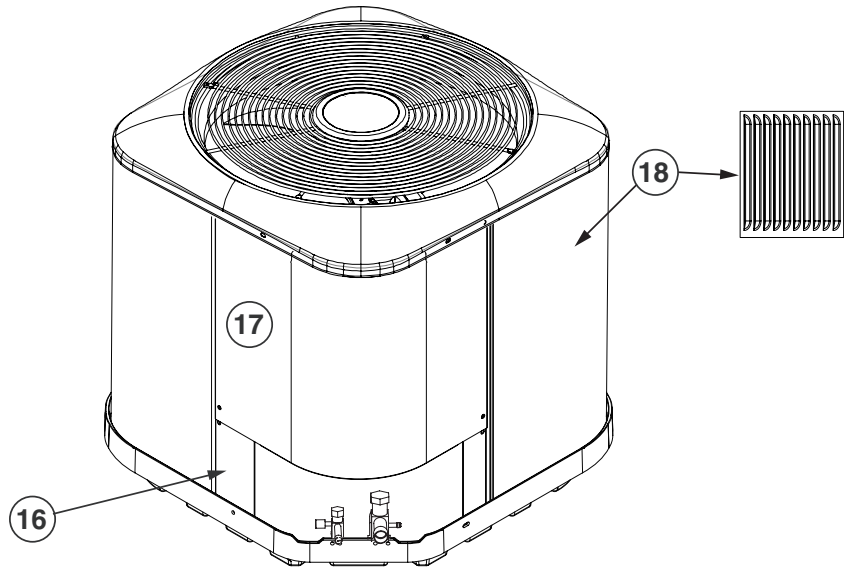

**REPLACEMENT PARTS LIST**

**RESIDENTIAL SPLIT SYSTEM AIR CONDITIONER**

**PSA4BF SERIES**

**16 SEER MODELS**

ITEM #	COMPONENT
1	COMPRESSOR BOLT
2	COMPRESSOR GROMMET
3	COMPRESSOR
4	REFRIGERANT VALVE (LG)
5	REFRIGERANT VALVE (SM)
6	CAPACITOR
7	CAPACITOR STRAP
8	CONTROL BOX
9	OUTDOOR FAN MOTOR
10	MOTOR WIRE CONDUIT
11	OUTDOOR FAN GRILLE
12	OUTDOOR FAN BLADE
13	TOP PAN
14	OUTDOOR COIL
15	CONTACTOR
16	ACCESS PANEL
17	CONTROL BOX COVER
18	OUTDOOR COIL GUARD

# PSA4BF SERIES RESIDENTIAL SPLIT SYSTEM AIR CONDITIONER

COMPONENT	024KB	036KB	048KC	060KC
CAPACITOR	01-0083	01-0269	01-0262	01-0084
COMPRESSOR	921844	921769	921659	921793
COMPRESSOR BLANKET	689791R	689791R	689792R	689793R
COMPRESSOR MOLDED PLUG (HV)	634660R	634660R	634660R	634660R
COMPRESSOR MOLDED PLUG (LV)	634682	634682	634682	634682
CONTACTOR	624712	624712	624713	624714
FILTER DRIER	669764	669764	669764	669764
HIGH PRESSURE SWITCH	632473	632473	632473	632473
OUTDOOR COIL	664826R	664702R	2C0731R	664879R
OUTDOOR COIL GUARD	277523SR	277534SR	277535SR	277536SR
OUTDOOR FAN BLADE	667343R	667351R	667319R	667319R
OUTDOOR FAN GRILLE	669592R	669591R	669591R	669591R
OUTDOOR FAN MOTOR	621919	622018	622656	622656
REFRIGERANT VALVE (LG)	663864R	663864R	663865R	663865R
REFRIGERANT VALVE (SM)	663862R	663862R	663862R	663862R