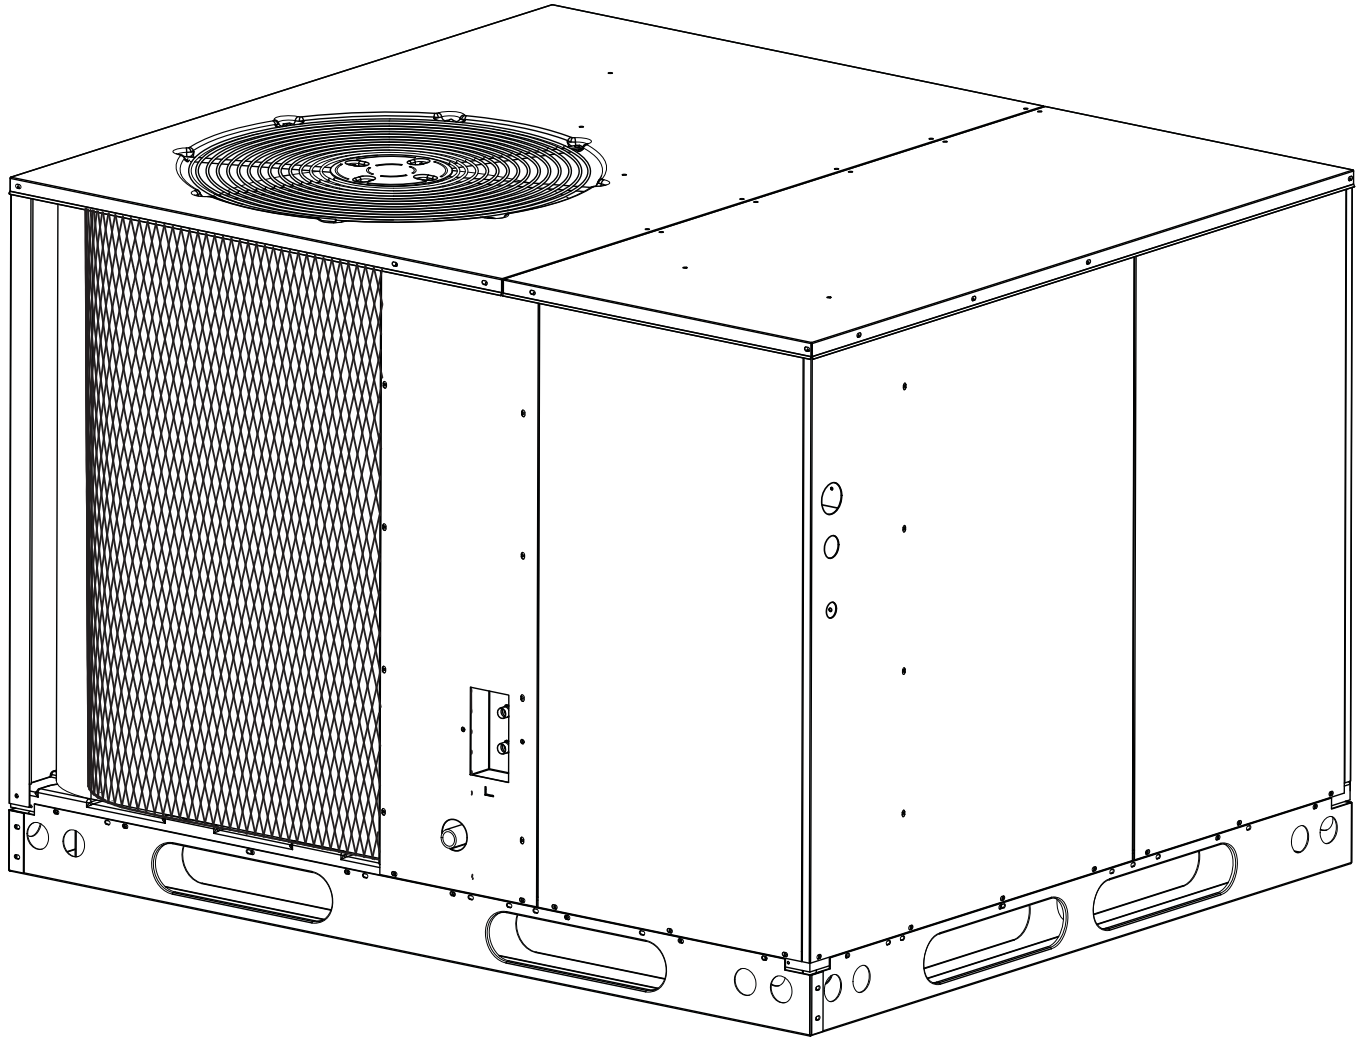

**REPLACEMENT PARTS LIST**  
**Single Package Air Conditioner**  
**P6SD Series**  
**13 SEER Models**

## 13 SEER Single Package Air Conditioner Model P6SD

REPLACEMENT PARTS LIST					
Item	Part #	Description	(G)P6SD-X36K	(G)P6SD-X48K	(G)P6SD-X60K
			919974(G)	919975(G)	919976(G)
1	277551	RAIL,BASE,47.23"LG	2	2	2
2	277552	RAIL,BASE,55.63"LG	2	2	2
3	279722R	CHANNEL,DRAIN	1	1	1
4	283941	PANEL,BLOWER TRANSITION	1		
	283942			1	1
5	285821R	COIL,OUTDOOR	1		
	285831R			1	
	285841R				
6	D05565R	RETURN PANEL ASSEMBLY	1	1	
	D05566R				1
7	292402R	CONTROL PANEL ASSEMBLY	1	1	
	292403R				1
8	292441R	INSULATED TOP RIGHT PAN ASSEMBLY.	1	1	1
9	297212	BLOWER HSG ASSEMBLY, 10X8	1		
	297214	BLOWER HSG ASSEMBLY, 10X10		1	1
10	298892R	PANEL,FRONT	1	1	
	298893R				1
11	618084	BRASS NUT, EXT. SERVICE PORT(NOT SHOWN)	2	2	2
12	913357	BLOWER MOTOR,1/4 HP	1		
	914972	BLOWER MOTOR, 1/2 HP		1	
	M0023903R	BLOWER MOTOR, 3/4 HP,X-13			1
13	621709	TRANSFORMER 40 VA	1	1	1
14	621721	MTR,FAN,PSC,K,1/4 H/P	1	1	1
15	621661	CONTACTOR,1 POLE 25A	1		
	621662	CONTACTOR,1 POLE 35A		1	1
16	621867	RELAY, DPST	1	1	1
17	621153	CAPAC,RUN 45/7.5/370	1		
	621944	CAPAC,RUN 70/7.5/370		1	
	621717	CAPAC,RUN 80/7.5/370			1
18	918870	COMPRESSOR, ZP31K5E-PFE	1		
	918872	COMPRESSOR, ZP42K5E-PFE		1	
	918873	COMPRESSOR, ZP54K5E-PFE			1
19	632261	FUSE,3-AMP(NOT SHOWN)	2	2	2
20	632214	BLOCK, TERMINAL-2 POLE	1	1	1
21	632401	SWITCH,HIGH PRESSURE(NOT SHOWN)	1	1	1
22	632509	HEATER,CRANKCASE,240V/40W,60"(NOT SHOWN)		1	1
23	634676	PLUG,MOLDED,HV(NOT SHOWN)	1	1	1
24	662103	CORE,CHARGING PORT(NOT SHOWN)	2	2	2
25	663582	DISTRIBUTOR,5CIR(NOT SHOWN)	1	1	
	663586	DISTRIBUTOR,8CIR(NOT SHOWN)			1
26	663812	FITTING, ACCESS	1	1	1
27	663818	CAP, SERVICE PORT, BRASS(NOT SHOWN)	2	2	2
28	663833	DRAIN TUBE ASSEMBLY	1	1	1
29	298551	BRACKET,EXT. SERVICE PORTS	1	1	1
30	664331	CORE,PORT,HI FLOW,BRASS(NOT SHOWN)	2	2	2
31	664275	THERMAL EXPANSION VALVE			1
	664349		1		
	664350			1	
32	664393	FITTING,PANEL MNT,HI-FLOW,3/8"	2	2	2